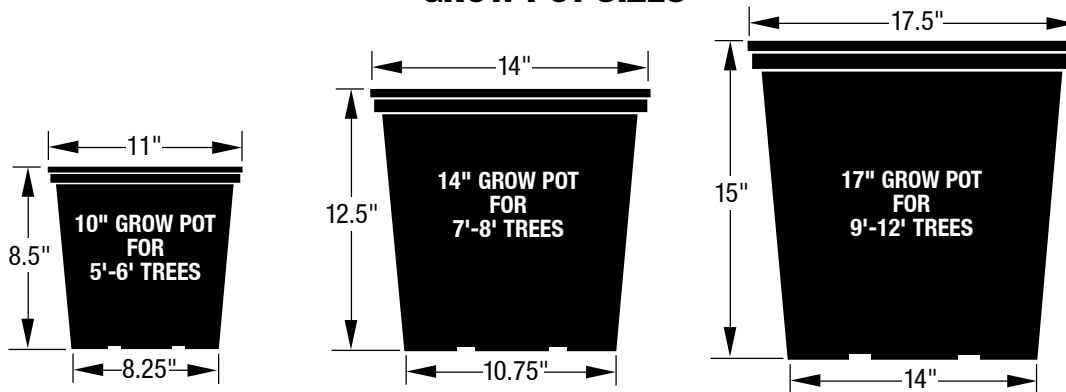

OAK

PRODUCT #	HEIGHT	SPREAD	GROW POT SIZE	# TRUNKS	APPX. WEIGHT	IFR AVAILABLE**
91-146106	6'	3'	10"	1	10 LBS	YES
91-146106-2 Deluxe*	6'	3'	14"	2	15 LBS	YES
91-146107	7'	3'	14"	1	15 LBS	YES
91-146107-2 Deluxe*	7'	4'	14"	2	20 LBS	YES
91-146108	8'	4'	14"	1	20 LBS	YES
91-146108-2 Deluxe*	8'	5'	14"	2	25 LBS	YES
91-146110	10'	5'	17"	2	70 LBS	YES
91-146110-2 Deluxe*	10'	6'	17"	3	75 LBS	YES
91-146112	12'	6'	17"	2	75 LBS	YES
91-146112-2 Deluxe*	12'	7'	17"	3	80 LBS	YES

Call for a custom quote on Oak trees over 12 ft. Available from 6'-35' tall.

* "Deluxe" denotes appx. 15%-20% more foliage, and additional trunks.

** IFR (Inherent Fire Retardant) foliage option increases price of tree. See price list.

GROW POT SIZES

Tree Height is measured from the floor to the top of the tree.

Overall spread is generally one-half the height.

Optional steel base plates available for all trees at an additional cost. Call for details.

DESCRIPTION:

Our Oak foliage looks exactly like the real thing. The trees are made using real wood trunks for an authentic look. Can be made in sizes from 6'-35' tall.