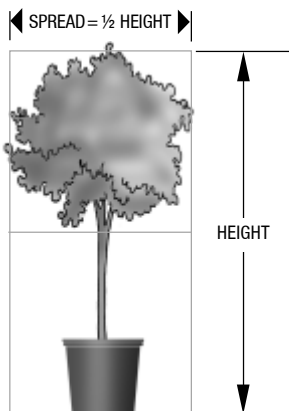

OAK

PRODUCT #	HEIGHT	SPREAD	GROW POT SIZE	# TRUNKS	APPX. WEIGHT	IFR AVAILABLE**
91-146106	6'	3'	10"	1	10 LBS	YES
91-146106-2 Deluxe*	6'	3'	14"	2	15 LBS	YES
91-146107	7'	3'	14"	1	15 LBS	YES
91-146107-2 Deluxe*	7'	4'	14"	2	20 LBS	YES
91-146108	8'	4'	14"	1	20 LBS	YES
91-146108-2 Deluxe*	8'	5'	14"	2	25 LBS	YES
91-146110	10'	5'	17"	2	70 LBS	YES
91-146110-2 Deluxe*	10'	6'	17"	3	75 LBS	YES
91-146112	12'	6'	17"	2	75 LBS	YES
91-146112-2 Deluxe*	12'	7'	17"	3	80 LBS	YES

Call for a custom quote on Oak trees over 12 ft. Available from 6'-35' tall.

* "Deluxe" denotes appx. 15%-20% more foliage, and additional trunks.

** IFR (Inherent Fire Retardant) foliage option increases price of tree. See price list.

GROW POT SIZES

Tree Height is measured from the floor to the top of the tree.

Overall spread is generally one-half the height.

Optional steel base plates available for all trees at an additional cost. Call for details.

DESCRIPTION:

Our Oak foliage looks exactly like the real thing. The trees are made using real wood trunks for an authentic look. Can be made in sizes from 6'-35' tall.